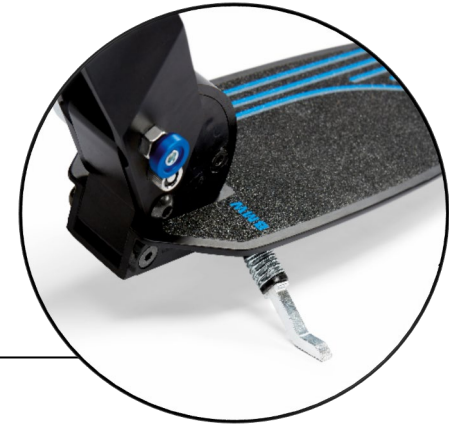

Material: Plastic, Metal
Colour: Black/Orange, White/Berry
Made in: China
Age: 3-10 years
Weight: 3.68 kg
Dimensions: 55 x 26 x 24 cm

Carrying capacity: 50 kg
Handlebar height: 49-67 cm

Article no.: Black/Orange 80 93 5A51989
White/Berry 80 93 5A51990

KIDS MOBILITY 2023.

BMW CITY SCOOTER

Dynamic scooter with integrated folding mechanism, splash protection and side stand for parking.

Product description:

- Big tires allow comfortable and safe riding over longer distances
- Low-level running board
- Integrated side stand
- Triple-secured folding and locking mechanism