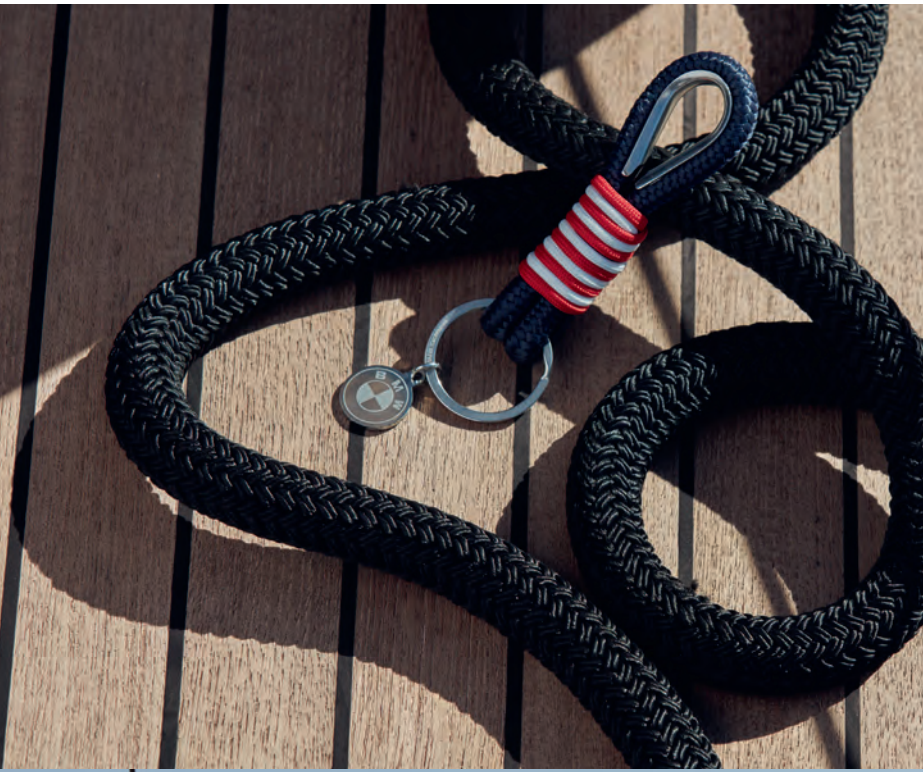

BMW YACHTSPORT JACKET, MEN Breathable, waterproof and windproof, with sealed seams
BMW YACHTSPORT KEY RING Sturdy, maritime in the shape of a heart thimble with red and white cord
BMW YACHTSPORT POLO SHIRT, LADIES Fast drying, with UV protection 40+
BMW YACHTSPORT JACKET, LADIES Lightweight, waterproof, with removable hood